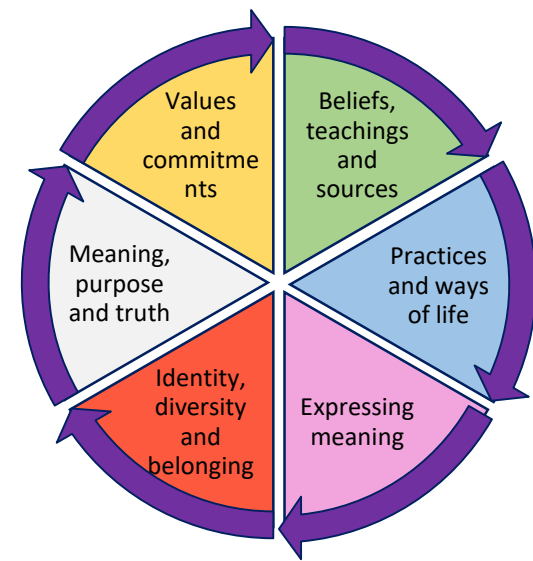

The big picture – What happens when we die?