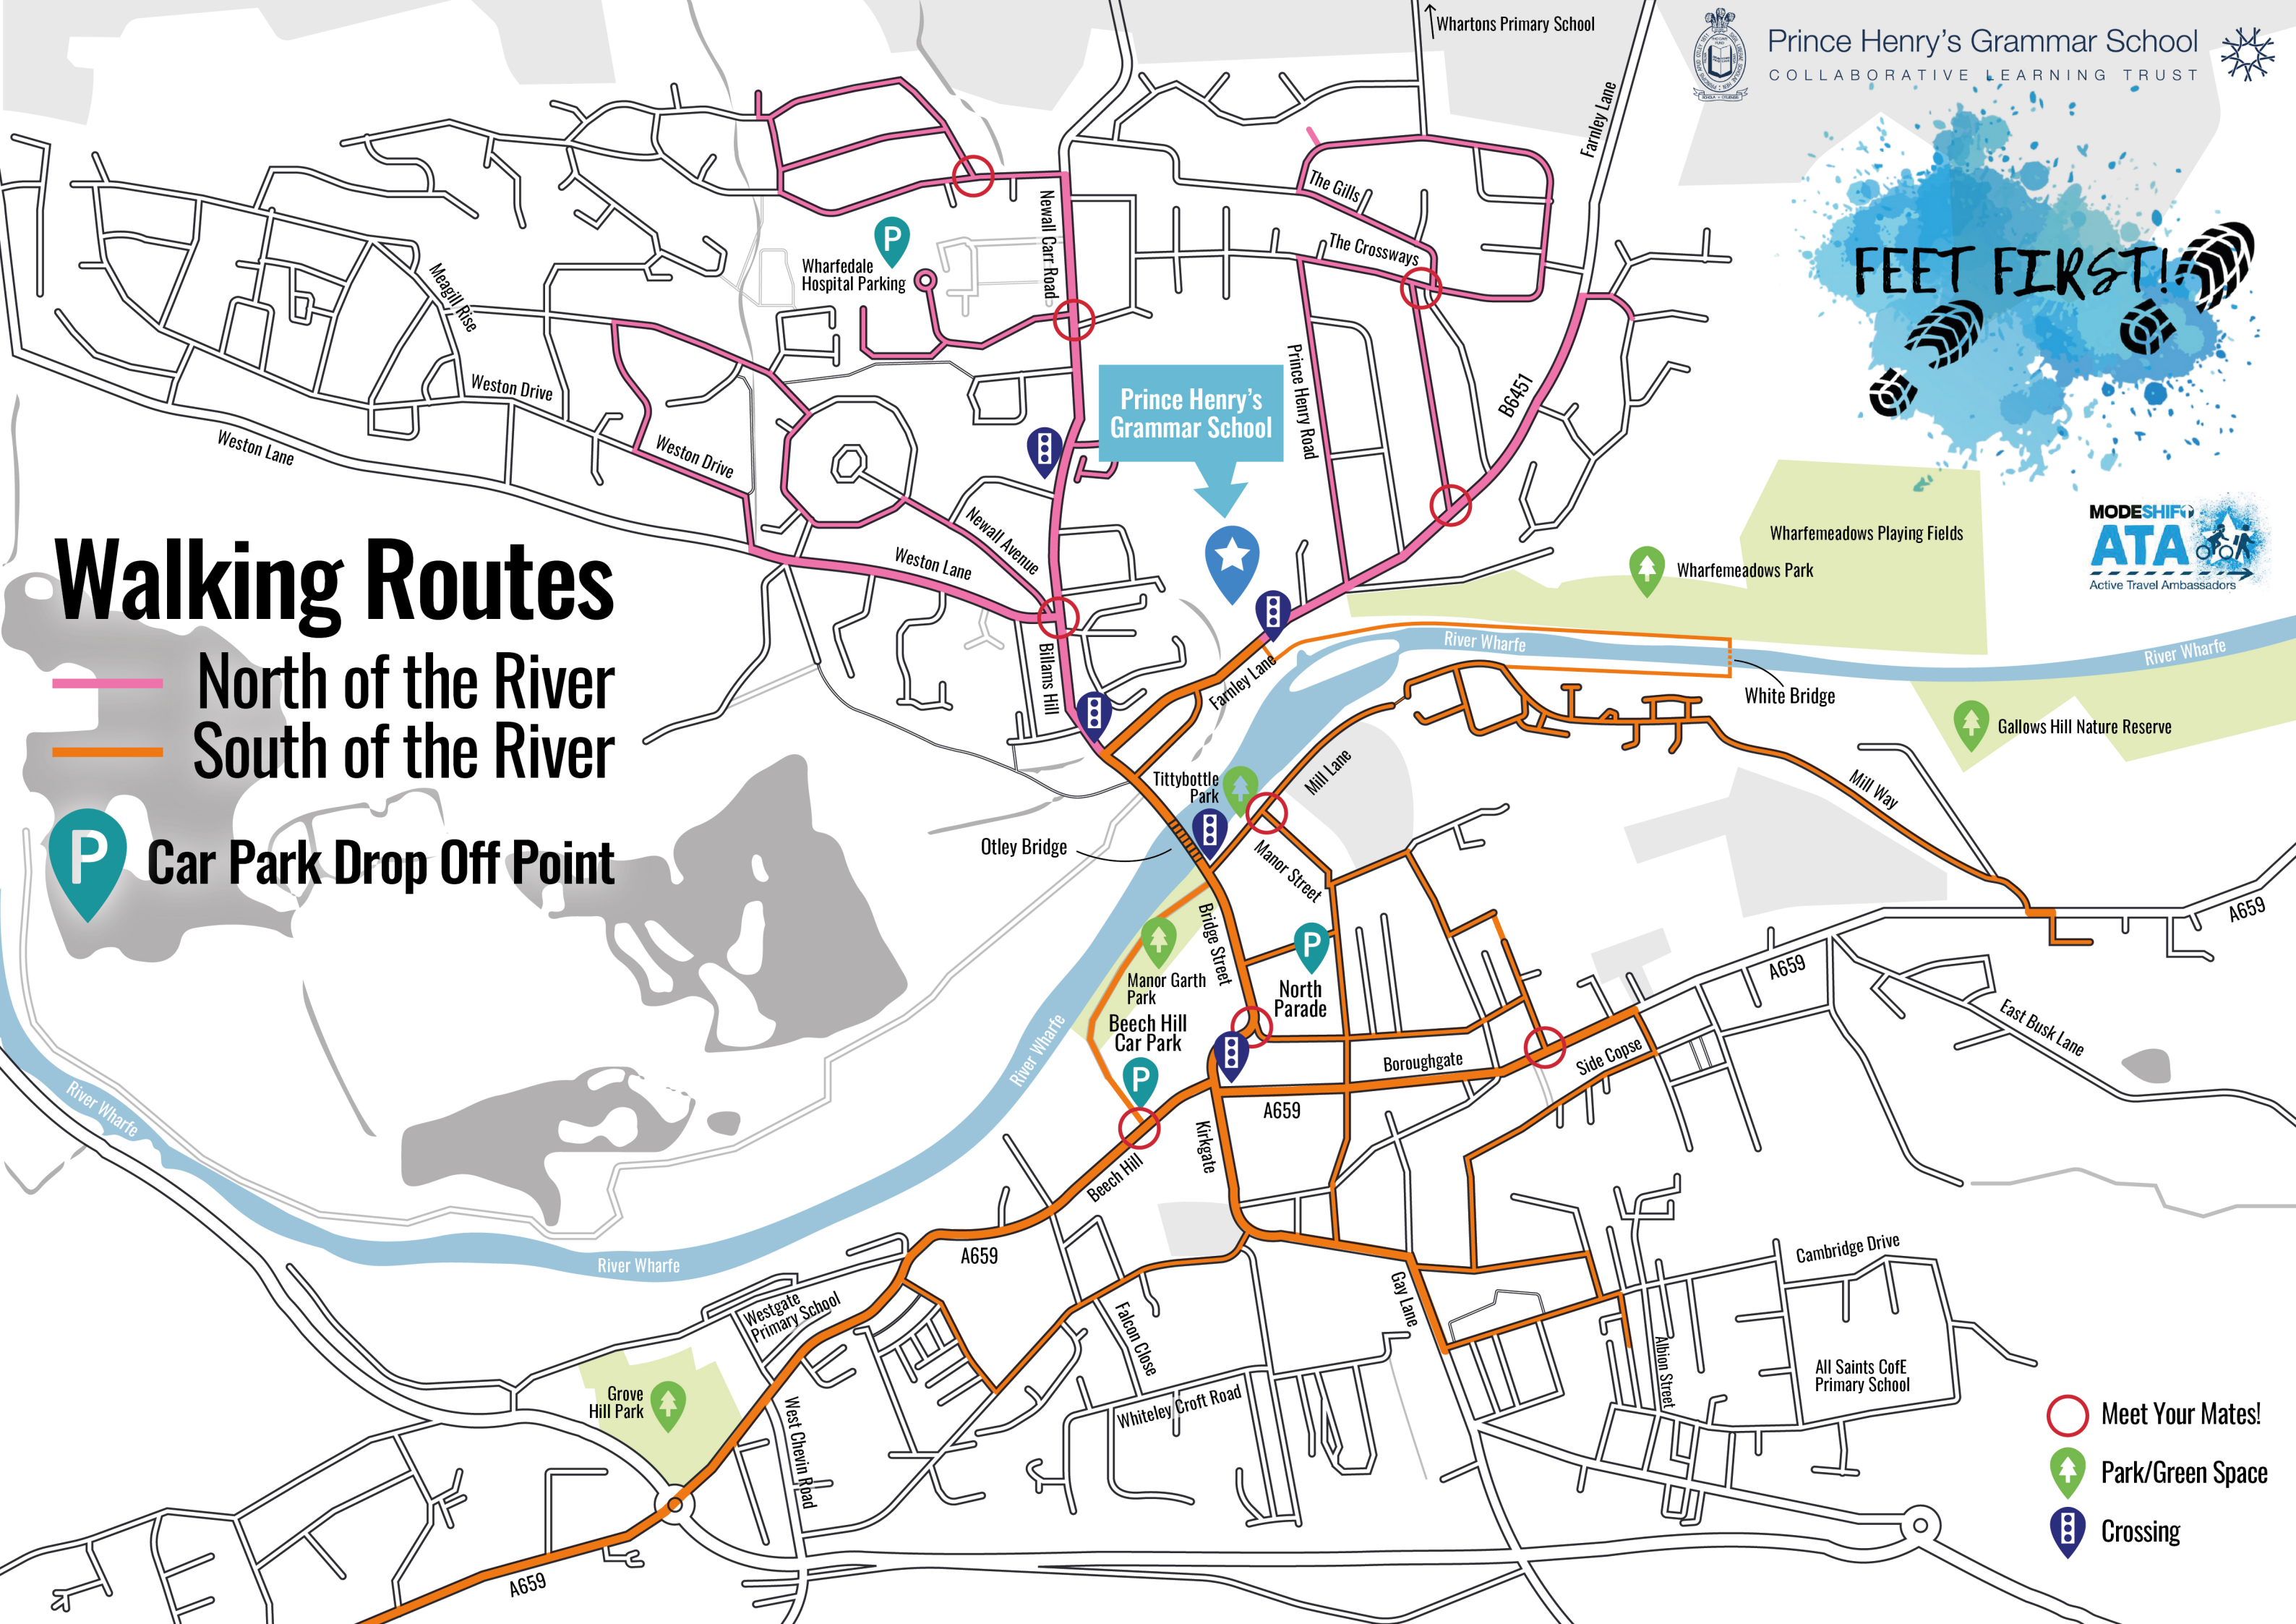

# Walking Routes

 North of the River  
 South of the River

 Car Park Drop Off Point

-  Meet Your Mates!
-  Park/Green Space
-  Crossing